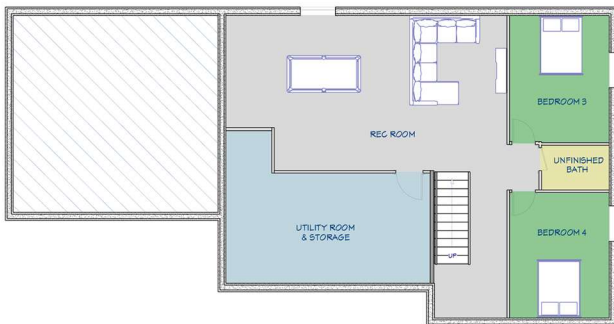

The Russett
Home **FEATURES**

4 BEDROOMS
2 BATHROOMS (+1 OPTIONAL)
ATTACHED DOUBLE GARAGE
FINISHED BASEMENT

HIGH SPEED INTERNET
1.0 ACRE LEVEL LOT
LOCATED MINUTES FROM
HALIBURTON VILLAGE
2708 SQ FT

The Weston