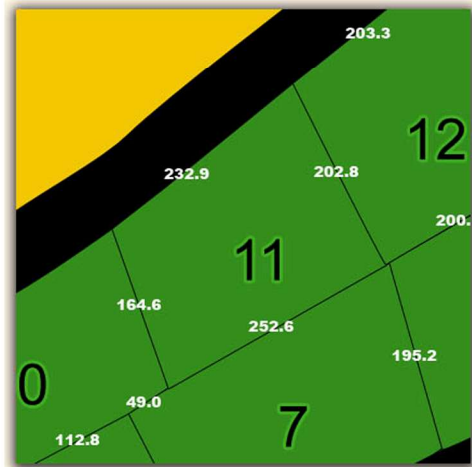

The Russett
Home **FEATURES**

4 BEDROOMS
2 BATHROOMS (+1 OPTIONAL)
ATTACHED DOUBLE GARAGE
FINISHED BASEMENT

HIGH SPEED INTERNET
1.0 ACRE LEVEL LOT
LOCATED MINUTES FROM
HALIBURTON VILLAGE
2708 SQ FT

The Weston